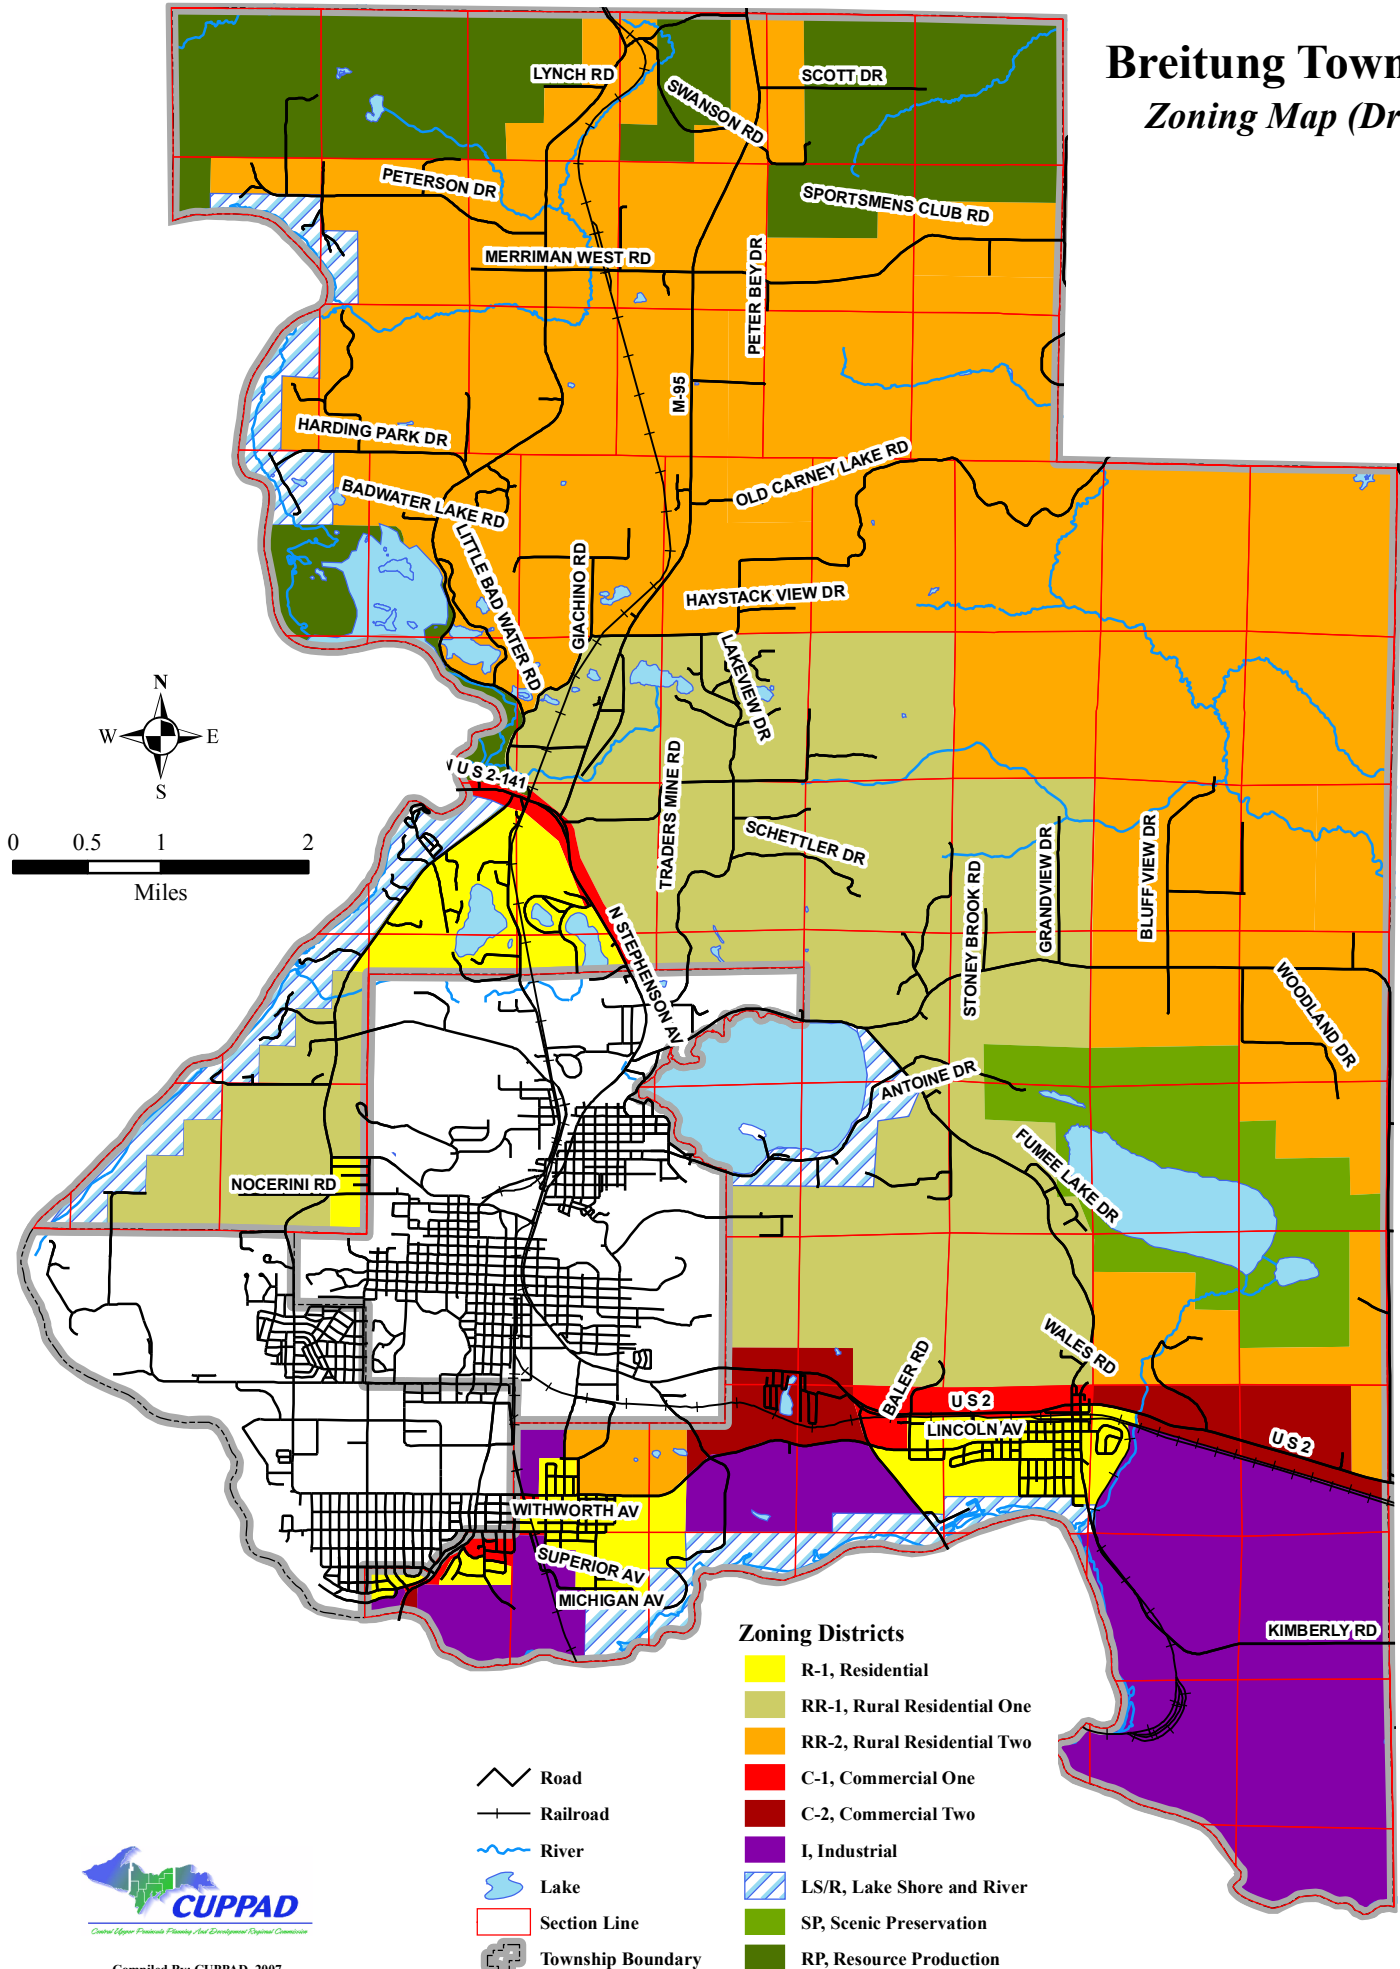

# Breitung Township Zoning Map (Draft)

- Zoning Districts**
- R-1, Residential
  - RR-1, Rural Residential One
  - RR-2, Rural Residential Two
  - C-1, Commercial One
  - C-2, Commercial Two
  - I, Industrial
  - LS/R, Lake Shore and River
  - SP, Scenic Preservation
  - RP, Resource Production

- Road
- Railroad
- River
- Lake
- Section Line
- Township Boundary