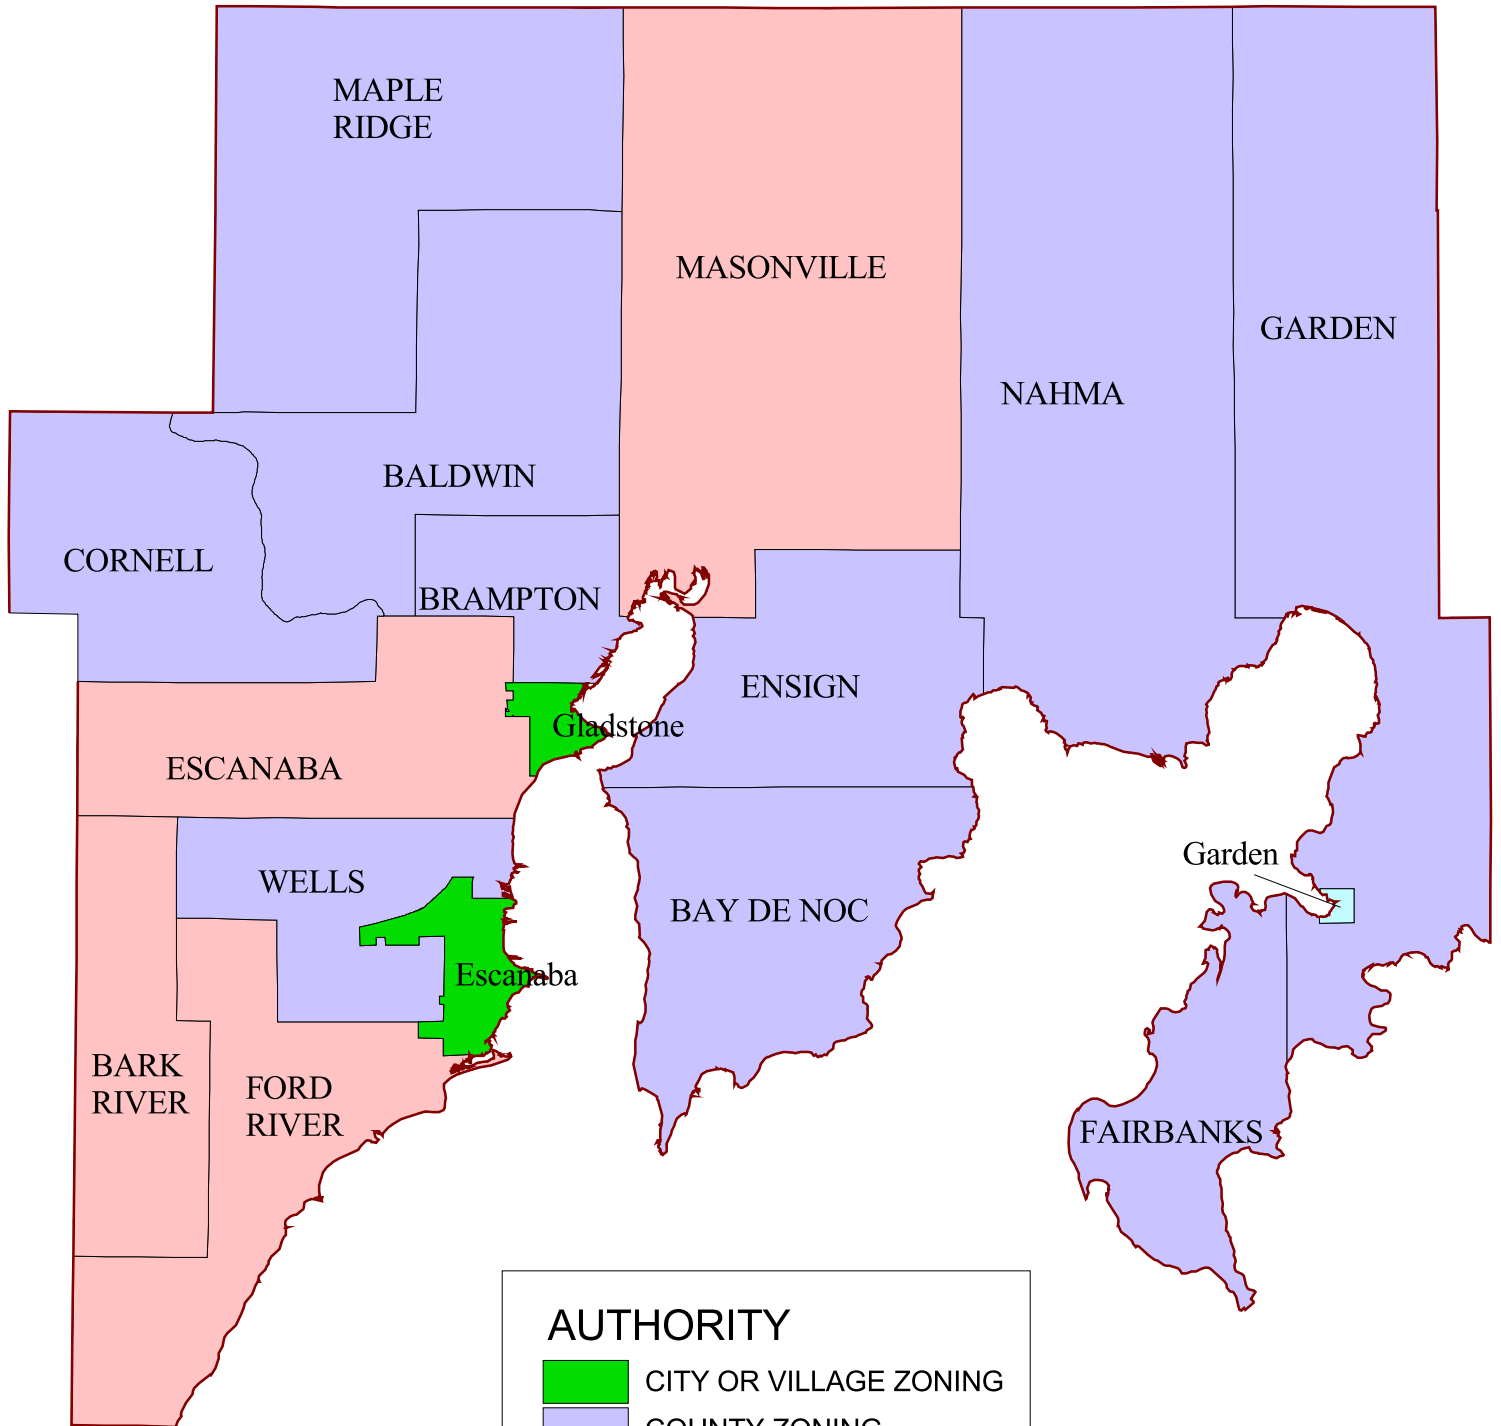

LOCAL ZONING ADMINISTRATION DELTA COUNTY

AUTHORITY

-  CITY OR VILLAGE ZONING
-  COUNTY ZONING
-  NO ZONING
-  TOWNSHIP ZONING

COMPILED BY CUPPAD, 2004